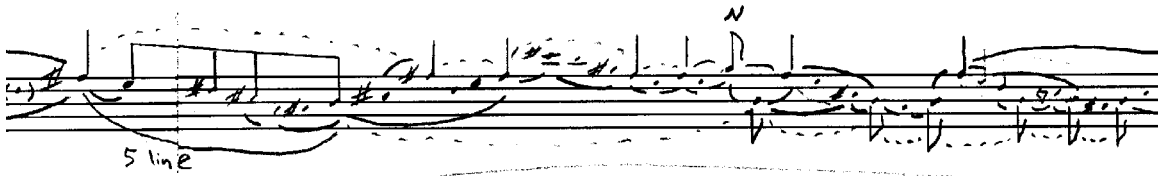

Handwritten musical notation on a five-line staff, showing a melodic line with a long, sweeping slur over several notes.

Handwritten musical notation on a five-line staff. It includes a treble clef, a key signature of one flat, and a common time signature. The notation features notes with stems, some marked with a '5' and an upward-pointing arrow, and a handwritten annotation 'S-1142' in the center.

Handwritten musical notation on a five-line staff. It includes a treble clef, a key signature of one flat, and a common time signature. The notation features notes with stems, some marked with a '5' and an upward-pointing arrow, and a handwritten annotation 'S-1142' in the center.

ARCHIVES  
D10S-10 Slave

Handwritten musical symbols and annotations below the staff, including Roman numerals (I, IV, bVII, I) and other markings.

V<sup>7</sup>

V<sup>7</sup>

(B)

5 line

ARCHIVES  
D10S-10 Stave